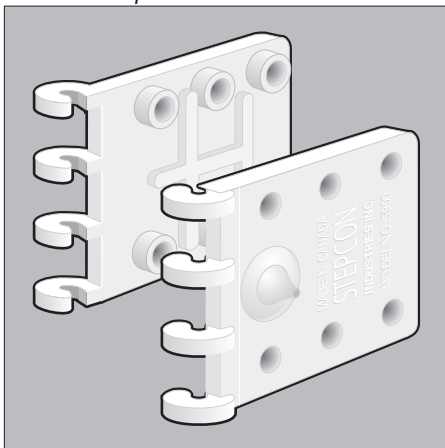

2364 Haines Rd., Unit 20-21 Mississauga, Ontario Canada

**Plastic Lift Clip**

Allows positioning of Lift Anchor System without on site welding.  
Extra sturdy clip-on system allows adjustment to various cage dimensions.  
Clip-on to vertical or horizontal wire

**Application**

*Plastic lift clip and anchor system*

*Plastic lift clip MODEL NO. 5900*

MODEL NO.	DESCRIPTION	ADJUSTABLE FROM CAGE	WIRE SIZE	STD. PACK
5900	Lift Clip	3/4" - 1 1/4" - 1 3/4"	.175" - .234"	750