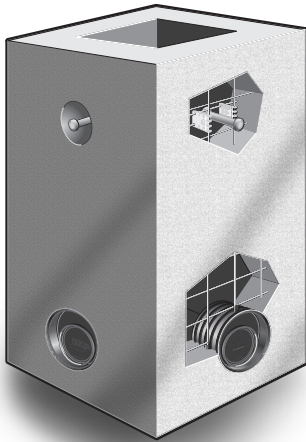

2364 Haines Rd., Unit 20-21 Mississauga, Ontario Canada

**Plastic Lift Clip**

Allows positioning of Lift Anchor System without on site welding.  
Extra sturdy clip-on system allows adjustment to various cage dimensions.  
Clip-on to vertical or horizontal wire

**Application**

*Plastic lift clip and anchor system*

*Plastic lift clip MODEL NO. 5900*

MODEL NO.	DESCRIPTION	ADJUSTABLE FROM CAGE	WIRE SIZE	STD. PACK
5900	Lift Clip	3/4" - 1 1/4" - 1 3/4"	.175" - .234"	750