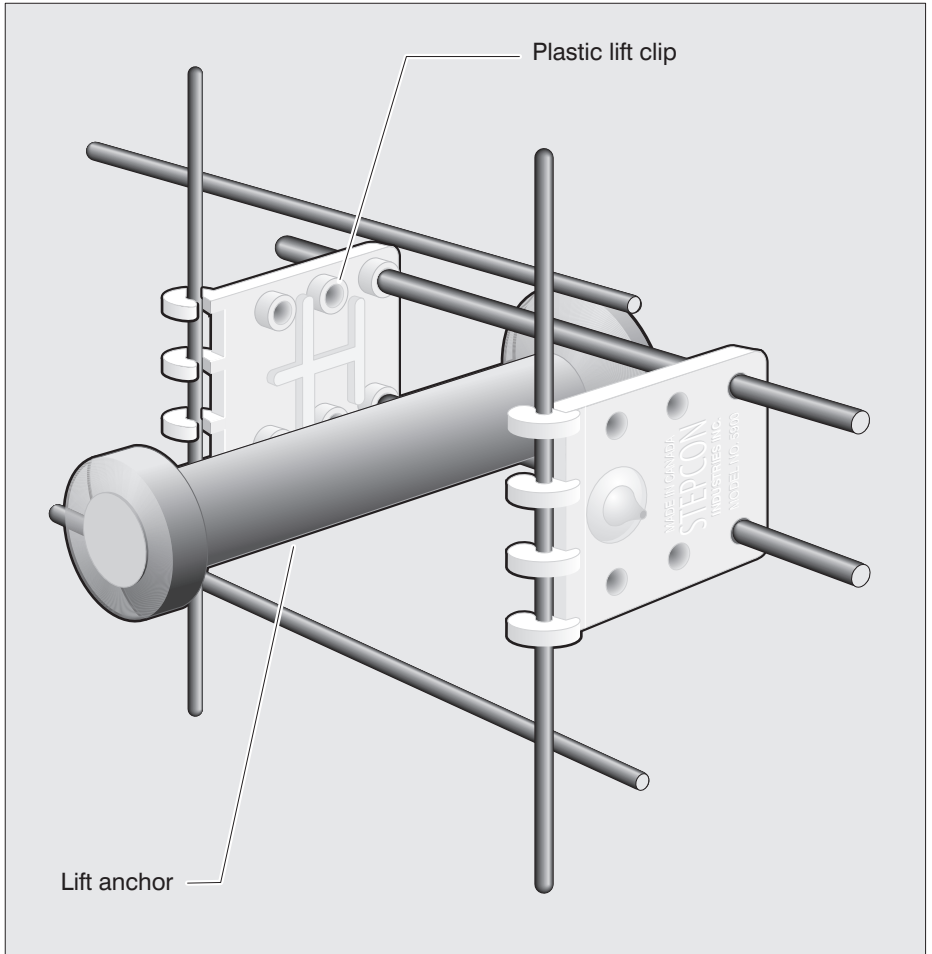

2364 Haines Rd., Unit 20-21 Mississauga, Ontario Canada

**Plastic Lift Clip**

Allows positioning of Lift Anchor System without on site welding.  
Extra sturdy clip-on system allows adjustment to various cage dimensions.  
Clip-on to vertical or horizontal wire

**Application**

*Plastic lift clip and anchor system*

*Plastic lift clip MODEL NO. 5900*

MODEL NO.	DESCRIPTION	ADJUSTABLE FROM CAGE	WIRE SIZE	STD. PACK
5900	Lift Clip	3/4" - 1 1/4" - 1 3/4"	.175" - .234"	750