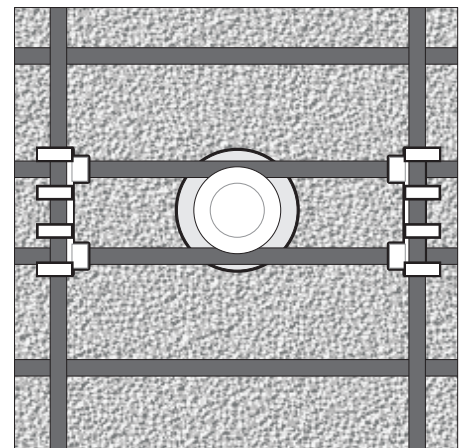

2364 Haines Rd., Unit 20-21 Mississauga, Ontario Canada

**Plastic Lift Clip**

Allows positioning of Lift Anchor System without on site welding.  
Extra sturdy clip-on system allows adjustment to various cage dimensions.  
Clip-on to vertical or horizontal wire

**Application**

*Plastic lift clip and anchor system*

*Plastic lift clip MODEL NO. 5900*

MODEL NO.	DESCRIPTION	ADJUSTABLE FROM CAGE	WIRE SIZE	STD. PACK
5900	Lift Clip	3/4" - 1 1/4" - 1 3/4"	.175" - .234"	750