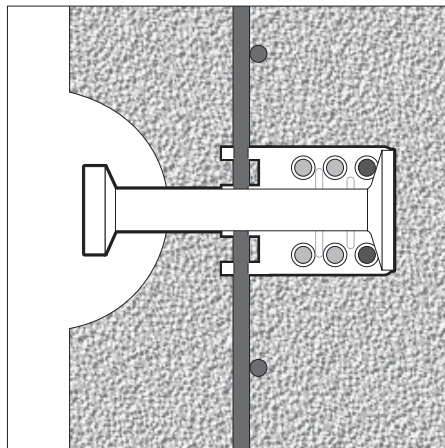

2364 Haines Rd., Unit 20-21 Mississauga, Ontario Canada

**Plastic Lift Clip**

Allows positioning of Lift Anchor System without on site welding.  
Extra sturdy clip-on system allows adjustment to various cage dimensions.  
Clip-on to vertical or horizontal wire

**Application**

*Plastic lift clip and anchor system*

*Plastic lift clip MODEL NO. 5900*

MODEL NO.	DESCRIPTION	ADJUSTABLE FROM CAGE	WIRE SIZE	STD. PACK
5900	Lift Clip	3/4" - 1 1/4" - 1 3/4"	.175" - .234"	750