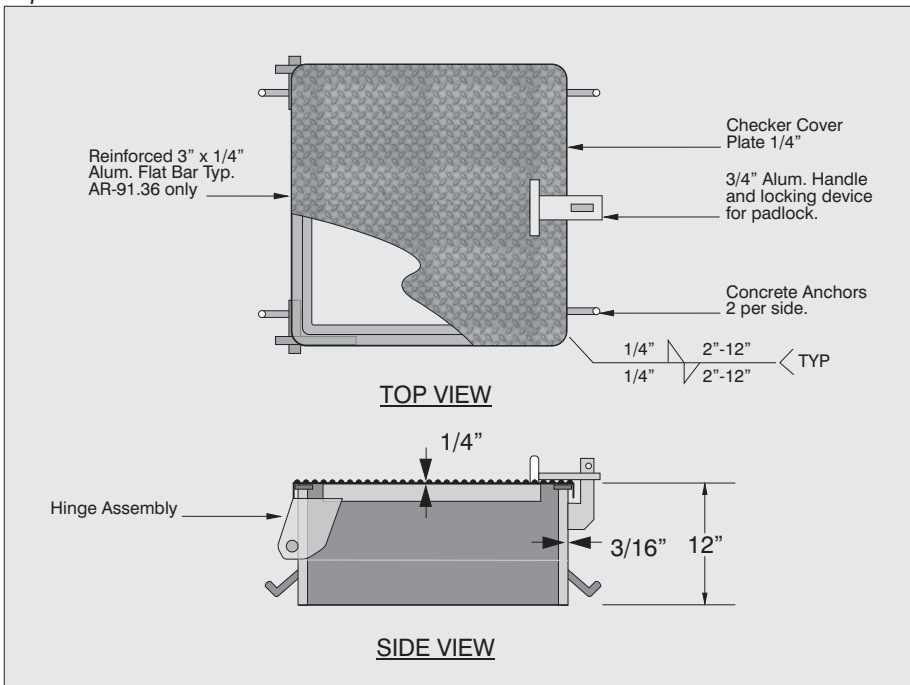

2364 Haines Rd., Unit 20-21 Mississauga, Ontario Canada

**Drip Proof Access Doors**

The drip proof type Aluminum access covers are designed where dirt and water are to be prevented from falling into area below.  
Insulation kit available 3" rigid insulation Mounted under checker cover with 1/8" protective aluminum cover plate.

*Drip Proof Access Doors*

*Top and side view*

*Other sizes available on request*

MODEL	SIZE (OPENING)
AR-9136	36" x 36"
AR-9430	30" x 30"
AR-9724	24" x 24"

INSULATED MODEL	SIZE (OPENING)
IR-9136	36" x 36"
IR-9430	30" x 30"
IR-9724	24" x 24"