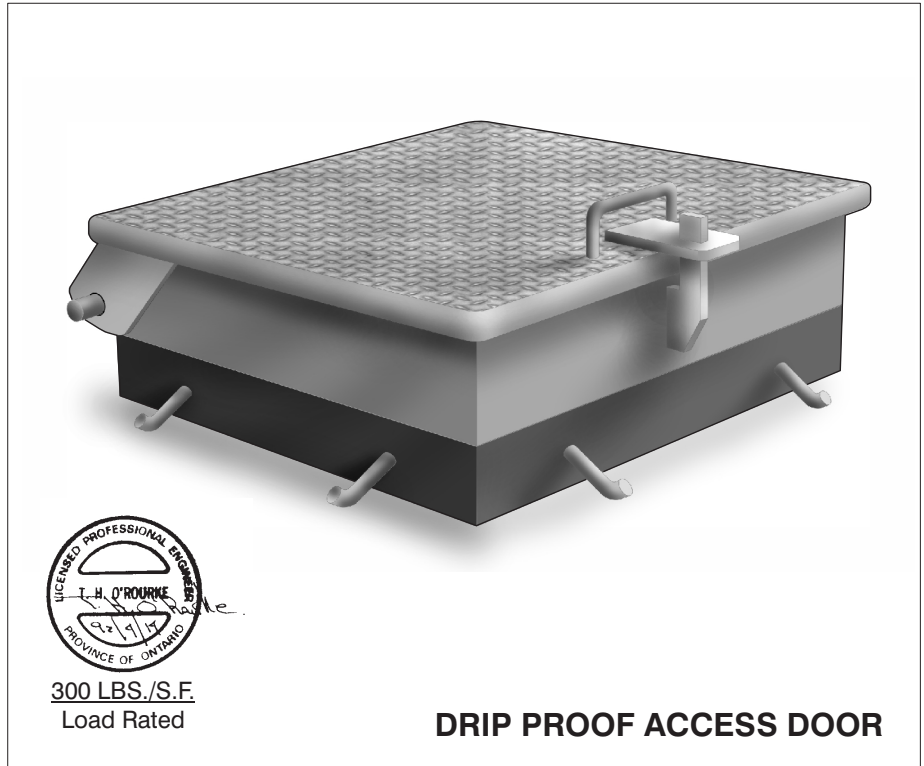

2364 Haines Rd., Unit 20-21 Mississauga, Ontario Canada

**Drip Proof Access Doors**

The drip proof type Aluminum access covers are designed where dirt and water are to be prevented from falling into area below.  
Insulation kit available 3" rigid insulation Mounted under checker cover with 1/8" protective aluminum cover plate.

*Drip Proof Access Doors*

*Top and side view*

*Other sizes available on request*

MODEL	SIZE (OPENING)
AR-9136	36" x 36"
AR-9430	30" x 30"
AR-9724	24" x 24"

INSULATED MODEL	SIZE (OPENING)
IR-9136	36" x 36"
IR-9430	30" x 30"
IR-9724	24" x 24"

**Notes:**

- All Aluminum in contact with concrete shall be Painted with two coats of Static asphalt paint.
- All bolts, nuts and washers to be made of stainless steel.
- All Aluminum to be 5086-H32 unless noted otherwise.