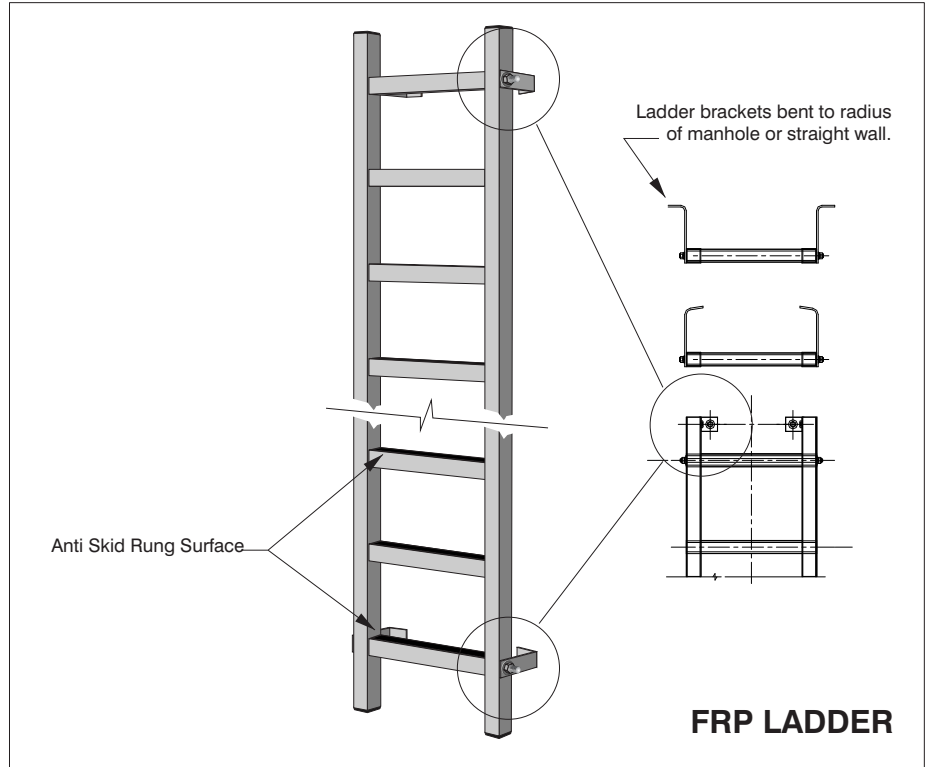

2364 Haines Rd., Unit 20-21 Mississauga, Ontario Canada

**Bolt-on Ladders**

*Bolt-on Ladders Type 1002*

**Type 1002**

FRP Construction with Anti Skid Rung Surface. High visible yellow bolt-on ladder with S.S. bracelets and fasteners. Ladder brackets bent to radius of manhole or straight wall.

*Elevation*

*Section Through Splice Detail*