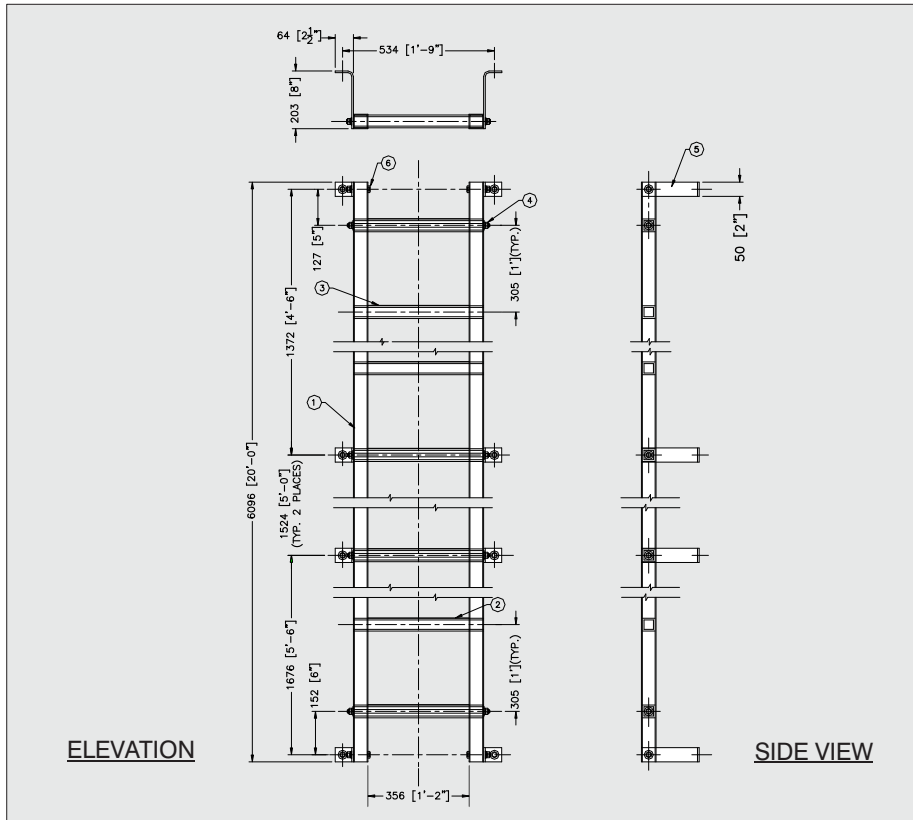

2364 Haines Rd., Unit 20-21 Mississauga, Ontario Canada

**Bolt-on Ladders**

*Bolt-on Ladders Type 1002*

**Type 1002**

FRP Construction with Anti Skid Rung Surface. High visible yellow bolt-on ladder with S.S. bracelets and fasteners. Ladder brackets bent to radius of manhole or straight wall.

*Elevation*

*Section Through Splice Detail*